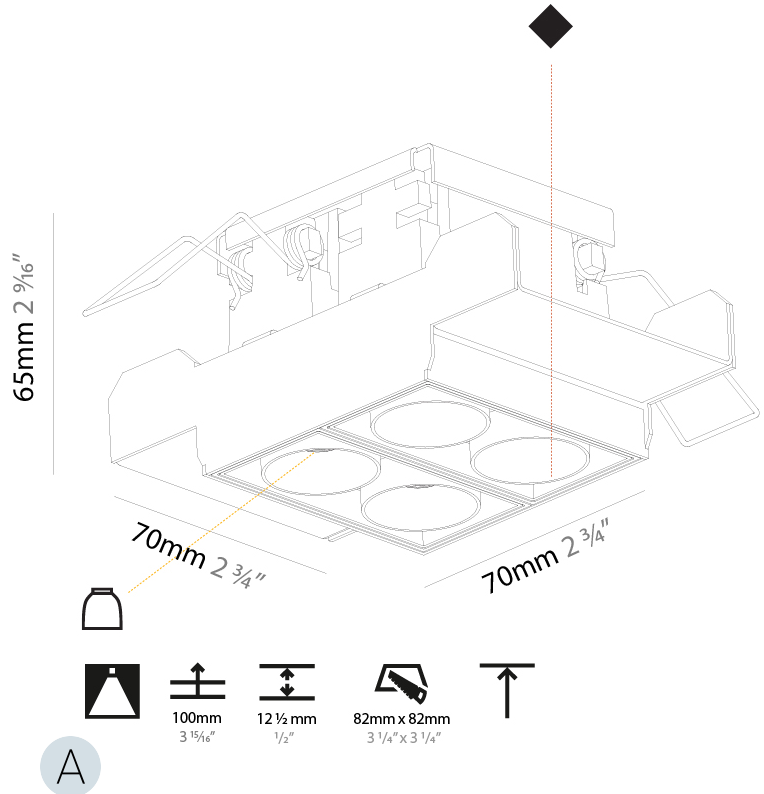

ELECTRICAL

Lamp Type: LED (Zhaga Standard)
Input Wattage (W): 18
Total Output Wattage (W): 16.4
Dimming: Tri-Mode (Non-Dimming and Phase Dimming (120Vac only) and 0-10V Dimming)
Driver Included: No
Driver Location: Recessed Housing
Driver Type: Constant Current - Universal
Driver Class: Class 2
Housing: See components
Input Voltage (V): 120 - 277
Constant Current (MA): 1050

LED

Number of LEDs: 4
Color Temperature (°K): 2700 / 3000 / 3500 / 4000
Max. Delivered Lumen (lm): Max. 887
CRI: >90 CRI
Lamp Life (hrs): 50000
Upon Request: Special Color Temperature

OPTICAL

Reflector: 8 / 18 / 34
Upon Request: Special Beam Angles

RATINGS AND CERTIFICATIONS

Certified By: CSA Certified to UL and CSA Standards
Zaneen Lighting Inc. © 2024, 11801-388-1389, 1-416-247-9389, www.zaneen.com

For International specifications by adding 'INT' at the end of the existing Model #. For assistance on 'custom' specifications, contact zteam@zaneen.com.
In a constant effort to supply the best product, we reserve the right to change specifications or materials without notice. The most recent specification sheets are found at zaneen.com