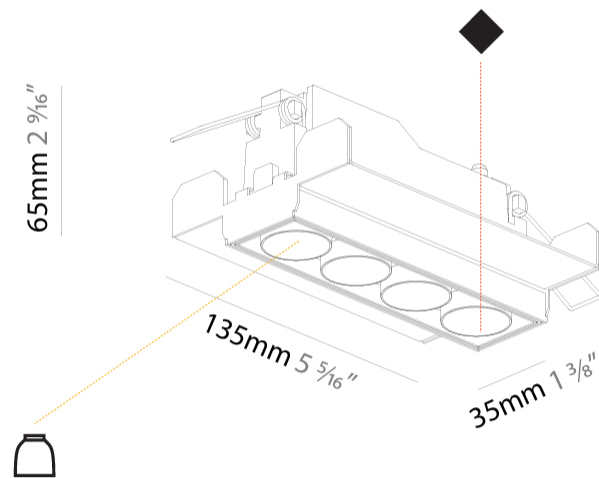

ELECTRICAL

Lamp Type: LED (Zhaga Standard)
Input Wattage (W): 14.3
Total Output Wattage (W): 13.3
Dimming: Tri-Mode (Non-Dimming and Phase Dimming (120Vac only) and 0-10V Dimming)
Driver Included: No
Driver Location: Recessed Housing
Driver Type: Constant Current - Universal
Driver Class: Class 2
Housing: See components
Input Voltage (V): 120 - 277
Constant Current (MA): 1050

LED

Number of LEDs: 4
Color Temperature (°K): 2700 / 3000 / 3500 / 4000
Max. Delivered Lumen (lm): 750 / 850 / 862 / 880
CRI: >90 CRI
Lamp Life (hrs): 50000
Upon Request: Special Color Temperature

OPTICAL

Reflector: 8 / 14 / 34
Upon Request: Special Beam Angles

RATINGS AND CERTIFICATIONS

Zaneen Group Inc. © 2026, 1 800-388-3382, F 416-247-9319, www.zaneen.com

Certified by: CSA Certified, ETL and CEM Standards

Identified by: Add the suffix to the end of the existing Model #. For assistance on 'custom' specifications, contact zteam@zaneen.com.

In an effort to supply the best product, we reserve the right to change specifications or materials without notice. The most recent specification sheets are found at zaneen.com