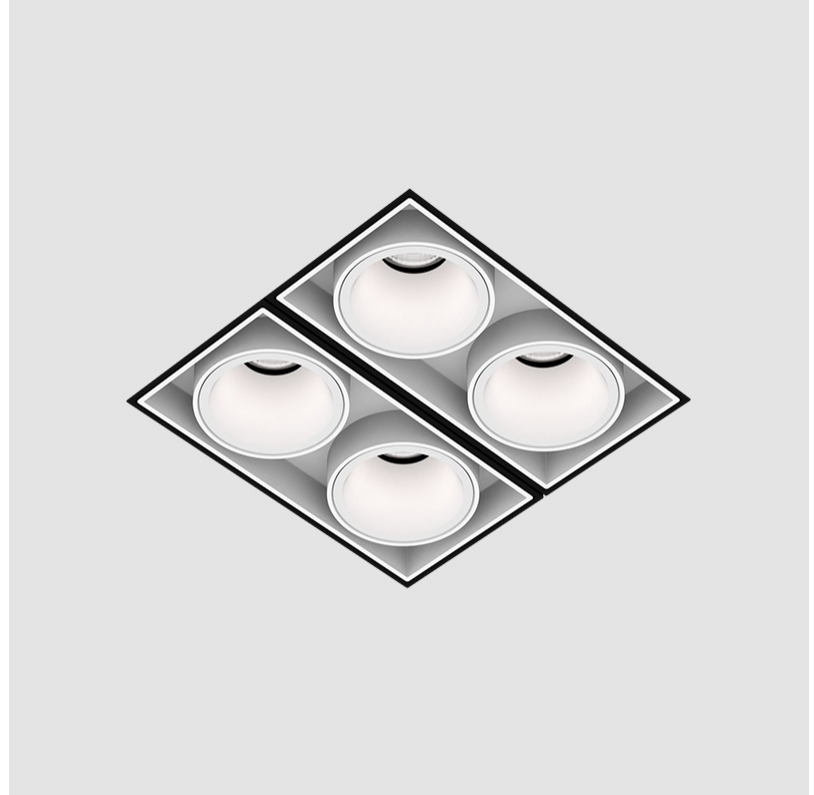

ELECTRICAL

Lamp Type: LED (Zhaga Standard)
Input Wattage (W): 18
Total Output Wattage (W): 16.4
Dimming: Tri-Mode (Non-Dimming and Phase Dimming (120Vac only) and 0-10V Dimming)
Driver Included: No
Driver Location: Recessed Housing
Driver Type: Constant Current - Universal
Driver Class: Class 2
Housing: See components
Input Voltage (V): 120 - 277
Constant Current (MA): 1050

LED

Number of LEDs: 4
Color Temperature (°K): 2700 / 3000 / 3500 / 4000
Max. Delivered Lumen (lm): Max. 887
CRI: >90 CRI
Lamp Life (hrs): 50000
Upon Request: Special Color Temperature

OPTICAL

Reflector: 8 / 18 / 34
Upon Request: Special Beam Angles

RATINGS AND CERTIFICATIONS

Certified By: CSA Certified to UL and CSA Standards
Zaneen Lighting Inc. © 2024, 11801-388-1389, 1-416-247-9389, www.zaneen.com

For International specifications by adding 'INT' at the end of the existing Model #. For assistance on 'custom' specifications, contact zteam@zaneen.com.
In a constant effort to supply the best product, we reserve the right to change specifications or materials without notice. The most recent specification sheets are found at zaneen.com