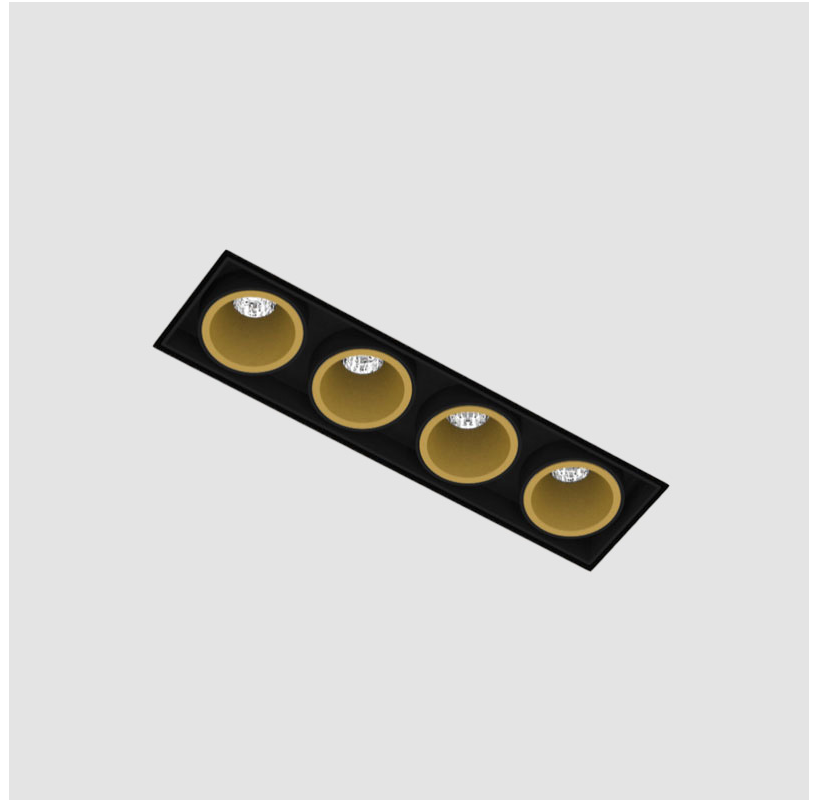

ELECTRICAL

Lamp Type: LED (Zhaga Standard)
Input Wattage (W): 14.3
Total Output Wattage (W): 13.3
Dimming: Tri-Mode (Non-Dimming and Phase Dimming (120Vac only) and 0-10V Dimming)
Driver Included: No
Driver Location: Recessed Housing
Driver Type: Constant Current - Universal
Driver Class: Class 2
Housing: See components
Input Voltage (V): 120 - 277
Constant Current (MA): 1050

LED

Number of LEDs: 4
Color Temperature (°K): 2700 / 3000 / 3500 / 4000
Max. Delivered Lumen (lm): 750 / 850 / 862 / 880
CRI: >90 CRI
Lamp Life (hrs): 50000
Upon Request: Special Color Temperature

OPTICAL

Reflector: 8 / 14 / 34
Upon Request: Special Beam Angles

RATINGS AND CERTIFICATIONS

Zaneen Group Inc. © 2026, 1 800-388-3382, F 416-247-9319, www.zaneen.com

Certified by: CSA Certified, ETL and CEM Standards

Identified by: Add the suffix to the end of the existing Model #. For assistance on 'custom' specifications, contact zteam@zaneen.com.

In an effort to supply the best product, we reserve the right to change specifications or materials without notice. The most recent specification sheets are found at zaneen.com